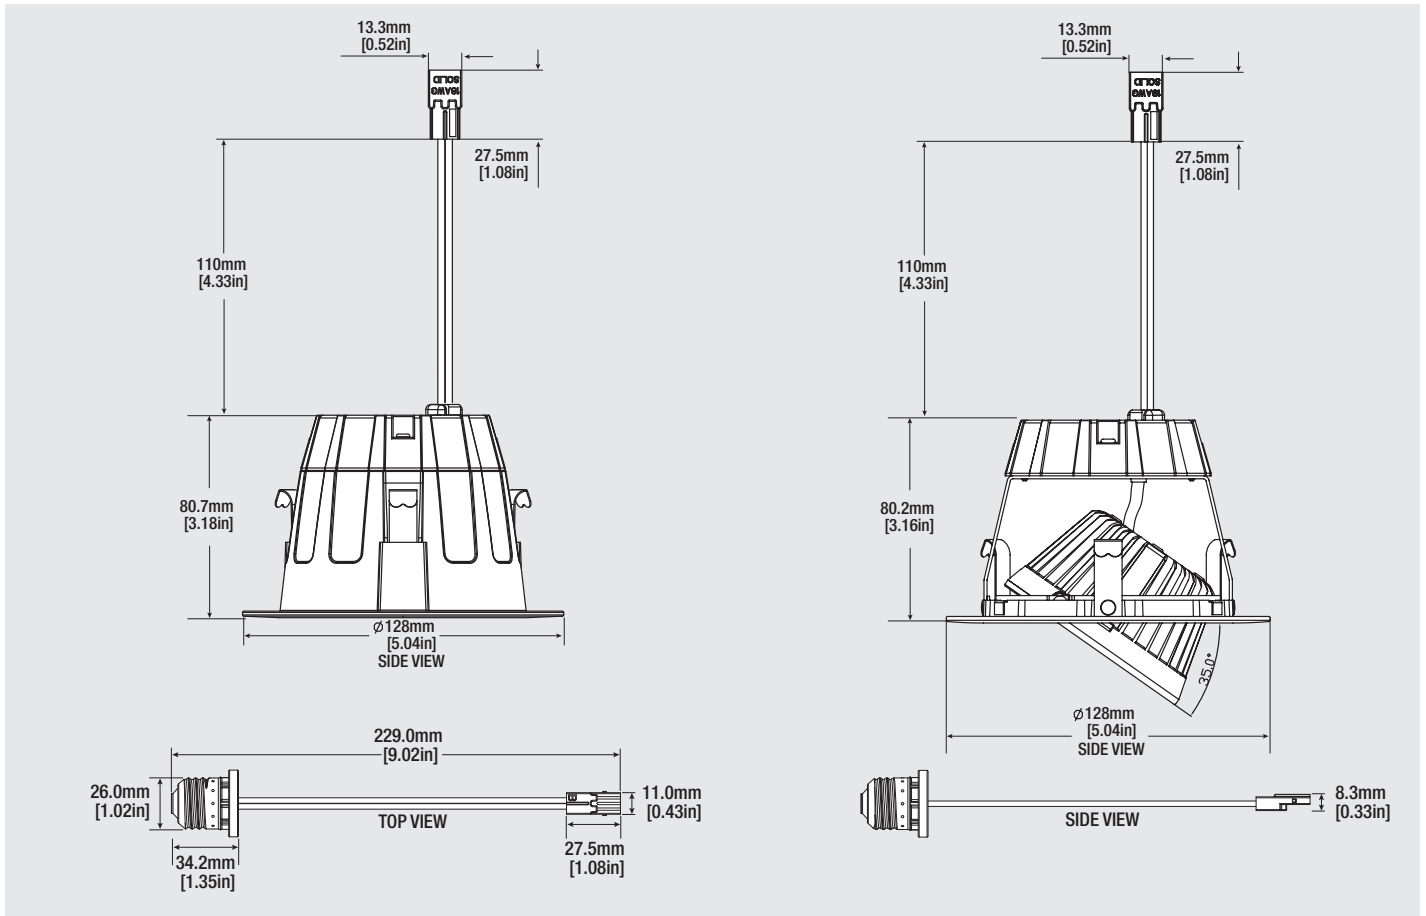

Assembly Diagram