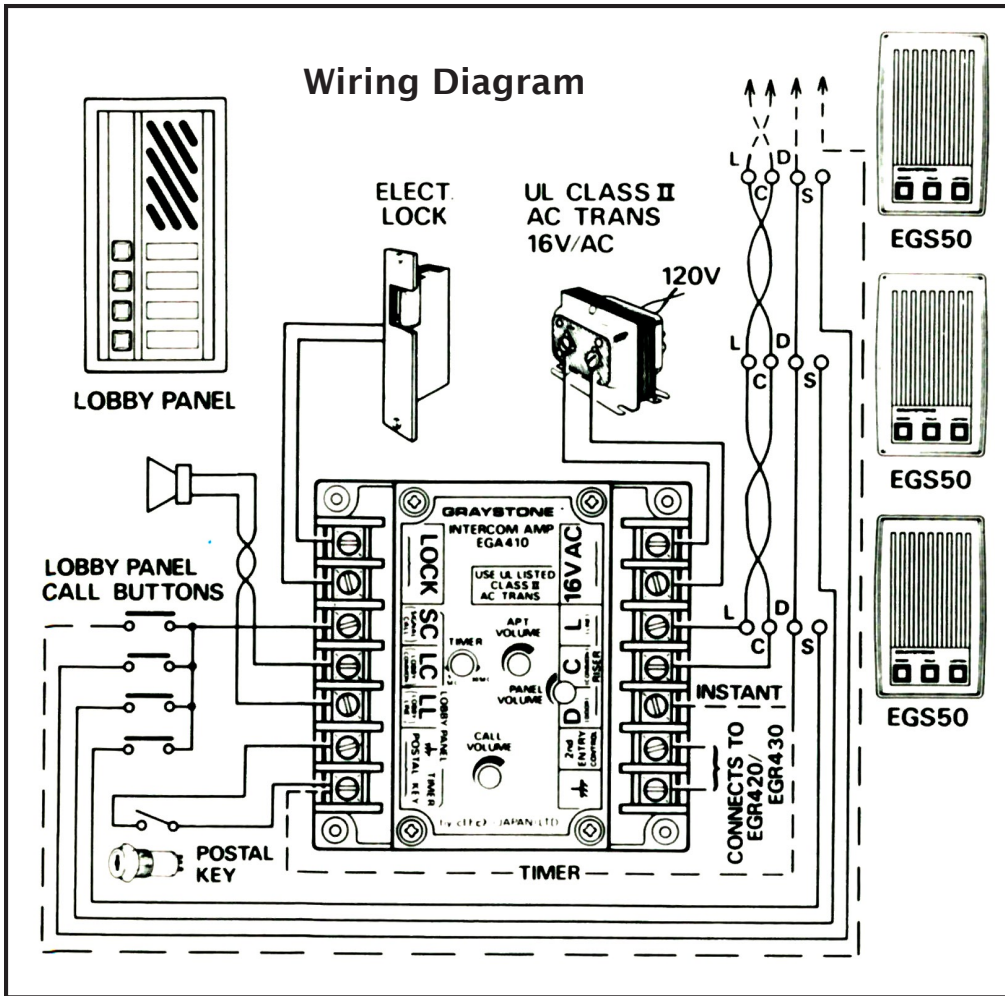

- Competitively Priced
- No Telephone Connection or Equipment Needed
- Simple to Install (use CAT5 or Graystone cable)
- Great for New Construction or Retrofit
- Kits Include: Entrance Door Unit (one to four buttons), Door Strike, Apartment Intercom Stations (1 to 4), Amplifier and Power Supply
- Amplifier Provides: Door Release Timer, Volume Adjustment
 Postal Key Connection & Options for 2 or 3 Entry Doors

Apartment Intercom Stations
 Push to Talk, Push To Listen
 and Push to Release Door

Simple System Set-Up

Use CAT5 or Graystone cable, uses
 three common wires and one address
 wire for each intercom station.

Entry Door Panel
 With Illuminated Directory
 (Two-Button Model Shown).
 Available in White, Bronze
 (brown) and Aluminum.

Wiring Diagram

The Elbex/Graystone audio intercom system allows several elegant and easy installation options. These include: home-run, daisy-chain and hybrid configurations. Wiring can be completed with Cat5 or Graystone cable.