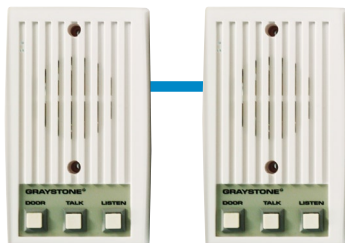

GRAYSTONE[®]
ELBEX

Entry Intercom

Kits for 1 to 4 Apartments

Kits Include:
Intercom Stations,
Entry Panel with
Name Directory,
Amplifier,
Power Supply,
and Door Strike.

Entry Panels are available
 in Aluminum, Bronze
 (brown) or White finish.

- Competitively Priced
- No Telephone Connection or Equipment Needed
- Simple to Install (use CAT5 or Graystone cable)
- Great for New Construction or Retrofit
- Kits Include: Entrance Door Unit (one to four buttons), Door Strike, Apartment Intercom Stations (1 to 4), Amplifier and Power Supply
- Amplifier Provides: Door Release Timer, Volume Adjustment
 Postal Key Connection & Options for 2 or 3 Entry Doors

Apartment Intercom Stations
 Push to Talk, Push To Listen
 and Push to Release Door

Simple System Set-Up

Use CAT5 or Graystone cable, uses
 three common wires and one address
 wire for each intercom station.

Entry Door Panel
 With Illuminated Directory
 (Two-Button Model Shown).
 Available in White, Bronze
 (brown) and Aluminum.

Wiring Diagram

The Elbex/Graystone audio intercom system allows several elegant and easy installation options. These include: home-run, daisy-chain and hybrid configurations. Wiring can be completed with Cat5 or Graystone cable.