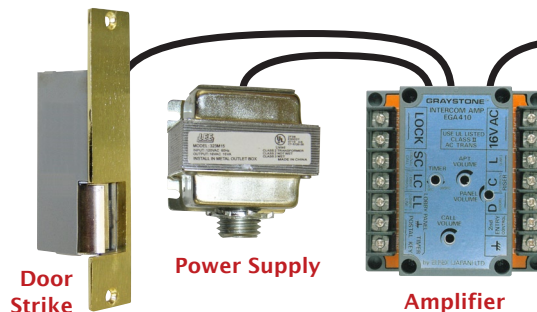

GRAYSTONE[®]
ELBEX

Entry Intercom

Kits for 1 to 4 Apartments

Kits Include:
Intercom Stations,
Entry Panel with
Name Directory,
Amplifier,
Power Supply,
and Door Strike.

Entry Panels are available
 in Aluminum, Bronze
 (brown) or White finish.

- Competitively Priced
- No Telephone Connection or Equipment Needed
- Simple to Install (use CAT5 or Graystone cable)
- Great for New Construction or Retrofit
- Kits Include: Entrance Door Unit (one to four buttons), Door Strike, Apartment Intercom Stations (1 to 4), Amplifier and Power Supply
- Amplifier Provides: Door Release Timer, Volume Adjustment
 Postal Key Connection & Options for 2 or 3 Entry Doors

Apartment Intercom Stations
 Push to Talk, Push To Listen
 and Push to Release Door

Simple System Set-Up

Use CAT5 or Graystone cable, uses
 three common wires and one address
 wire for each intercom station.

Entry Door Panel
 With Illuminated Directory
 (Two-Button Model Shown).
 Available in White, Bronze
 (brown) and Aluminum.

Wiring Diagram

The Elbex/Graystone audio intercom system allows several elegant and easy installation options. These include: home-run, daisy-chain and hybrid configurations. Wiring can be completed with Cat5 or Graystone cable.