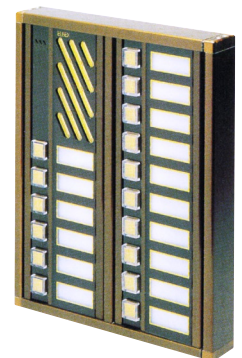

Entry and Extension Panel Options.

GRAYSTONE®
ELBEX

Elbex also offers Video Intercom systems,
visit our web site at: www.elbex.com

Your Distributor: