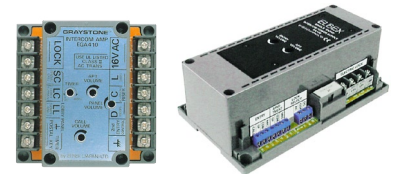

GRAYSTONE[®]
ELBEX

Entry Intercom

Kits for 1 to 4 Apartments

Kits Include:
Intercom Stations,
Entry Panel with
Name Directory,
Amplifier,
Power Supply,
and Door Strike.

Entry Panels are available
 in Aluminum, Bronze
 (brown) or White finish.

- Competitively Priced
- No Telephone Connection or Equipment Needed
- Simple to Install (use CAT5 or Graystone cable)
- Great for New Construction or Retrofit
- Kits Include: Entrance Door Unit (one to four buttons), Door Strike, Apartment Intercom Stations (1 to 4), Amplifier and Power Supply
- Amplifier Provides: Door Release Timer, Volume Adjustment
 Postal Key Connection & Options for 2 or 3 Entry Doors

Apartment Intercom Stations
 Push to Talk, Push To Listen
 and Push to Release Door

Simple System Set-Up

Use CAT5 or Graystone cable, uses
 three common wires and one address
 wire for each intercom station.

Entry Door Panel
 With Illuminated Directory
 (Two-Button Model Shown).
 Available in White, Bronze
 (brown) and Aluminum.

Wiring Diagram

The Elbex/Graystone audio intercom system allows several elegant and easy installation options. These include: home-run, daisy-chain and hybrid configurations. Wiring can be completed with Cat5 or Graystone cable.